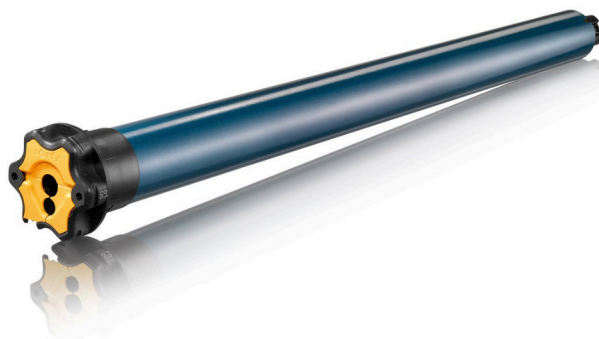

Power your Sundance Exterior shades with Somfy's Maestria™ 50 RTS

The Ultimate Motor Solution for Exterior Shades

The Maestria™ was specifically designed to motorize all types of Exterior shades and works with Somfy's wide range of controls. This innovative motor offers state-of-the-art functionalities such as obstacle detection and automatic adjustment.

Situo® 5 RTS Pure II Luxury with Precision

The Situ® hand-held 5-channel remote can control either a single Exterior shade or a group of Exterior shades. It's sleek, modern finish complements any décor.

Exclusive Somfy "my" feature saves a favorite/preferred shade position.

RTS is omni-directional, so no need to aim the remote at the product being controlled.

Sundance Exterior shades, when paired with Somfy's Maestria™ motor and the Situ® remote, offer the ideal combination of performance and luxury.