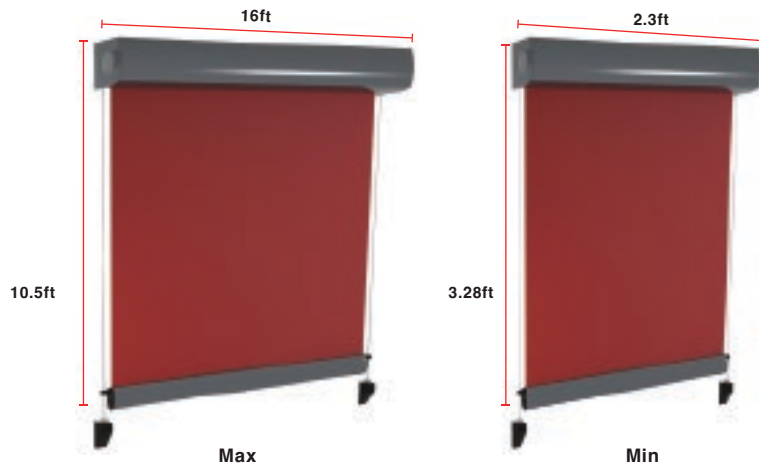

Basic parameters

(Limit value)	Max:16ft wide and 10.5ft high	Min:2.3ft wide and 3.28ft high
(Color)	White / Dark grey	
(Control)	Remote control	
(Material)	Aluminum alloy profile + nylon accessories	
(Windproof grade)	/	

Installation top view

Outside mount

The install bracket is used at both ends of the blind to ensure the balance of the stress points

Maximum installation area

Width: 16ft   Height: 10.5ft

Minimum installation area

Width: 2.3ft   Height: 3.28ft

Aluminum tube selection

Aluminum tube $\phi 75$ for blind width is 0.7m-4.5m, aluminum tube $\phi 90$ for blind width is 4.5m-5m. Please refer to the follow-up introduction for details of motor drive kit.

Aluminum tube selection		Width				
		2.30ft	6.56ft	9.84ft	14.76ft	16.4ft
Height	3.28ft	Aluminum tube $\phi 75$				Aluminum tube $\phi 90$
	6.56ft					
	9.84ft					
	10.5ft