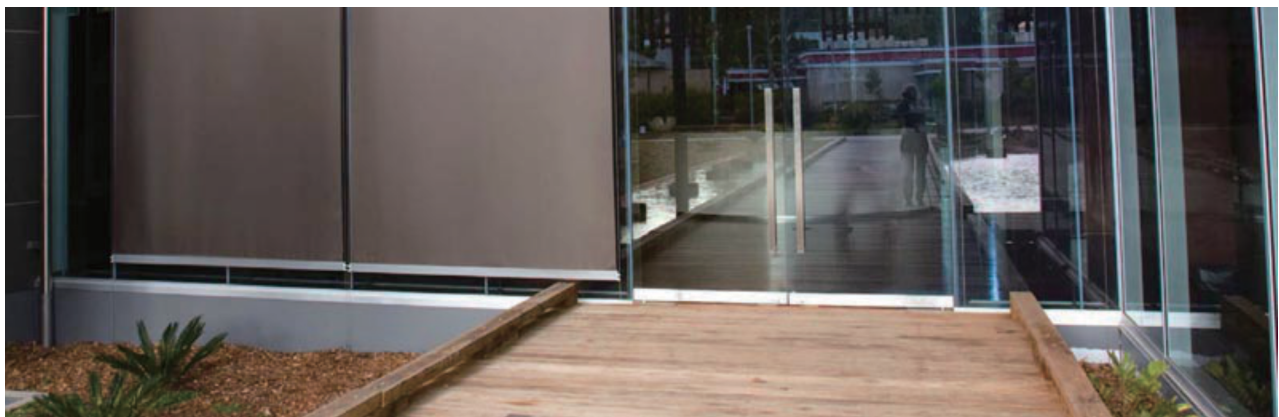

Applicable environment

Cable Guided shades are perfect for enhancing your outdoor living areas, including patios, decks, porches, and sunrooms.