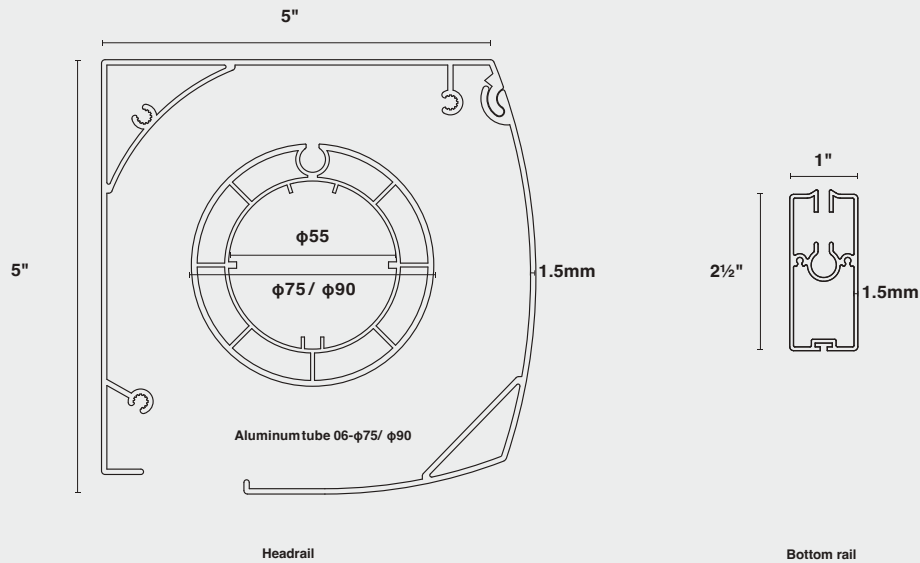

Basic parameters

Specification

Counterweight description

Counterweight can be added to the bottom rail, and 1 or 2 φ20 counterweight bar scan be stacked according to the width.