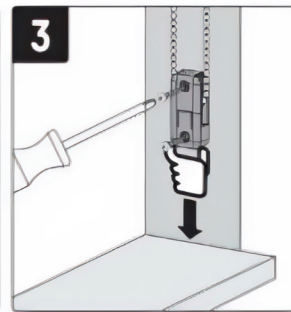

# How to Install the Child Safety Device for Sundance Roller Shades

These Child Safety Tension Devices for Roller shades are fully compliant with the updated safety standard, ANSI/WCMA A100.1-2022, as established by the Window Covering Manufacturers Association (WCMA) in coordination with the U.S. Consumer Product Safety Commission (CPSC).

Designed to meet the latest child safety requirements, these devices help prevent cord-related hazards and ensure safe operation in both residential and commercial environments.