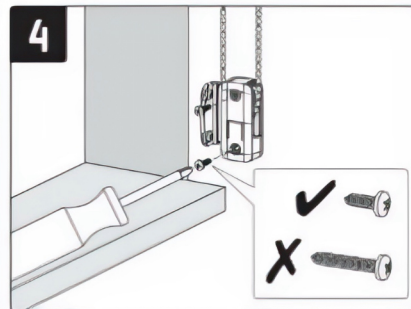

# How to Install the Child Safety Device for Sundance Roller Shades

These Child Safety Tension Devices for Roller shades are fully compliant with the updated safety standard, ANSI/WCMA A100.1-2022, as established by the Window Covering Manufacturers Association (WCMA) in coordination with the U.S. Consumer Product Safety Commission (CPSC).

Designed to meet the latest child safety requirements, these devices help prevent cord-related hazards and ensure safe operation in both residential and commercial environments.