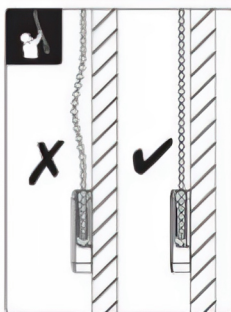

# How to Install the Child Safety Device for Sundance Roller Shades

These Child Safety Tension Devices for Roller shades are fully compliant with the updated safety standard, ANSI/WCMA A100.1-2022, as established by the Window Covering Manufacturers Association (WCMA) in coordination with the U.S. Consumer Product Safety Commission (CPSC).

Designed to meet the latest child safety requirements, these devices help prevent cord-related hazards and ensure safe operation in both residential and commercial environments.