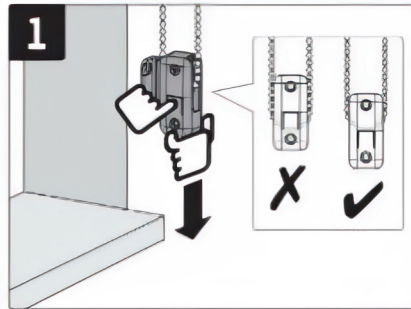

# How to Install the Child Safety Device for Sundance Roller Shades

These Child Safety Tension Devices for Roller shades are fully compliant with the updated safety standard, ANSI/WCMA A100.1-2022, as established by the Window Covering Manufacturers Association (WCMA) in coordination with the U.S. Consumer Product Safety Commission (CPSC).

Designed to meet the latest child safety requirements, these devices help prevent cord-related hazards and ensure safe operation in both residential and commercial environments.