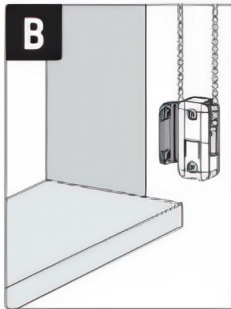

# How to Install the Child Safety Device for Sundance Roller Shades

These Child Safety Tension Devices for Roller shades are fully compliant with the updated safety standard, ANSI/WCMA A100.1-2022, as established by the Window Covering Manufacturers Association (WCMA) in coordination with the U.S. Consumer Product Safety Commission (CPSC).

Designed to meet the latest child safety requirements, these devices help prevent cord-related hazards and ensure safe operation in both residential and commercial environments.