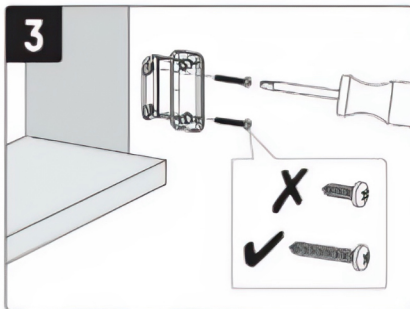

# How to Install the Child Safety Device for Sundance Roller Shades

These Child Safety Tension Devices for Roller shades are fully compliant with the updated safety standard, ANSI/WCMA A100.1-2022, as established by the Window Covering Manufacturers Association (WCMA) in coordination with the U.S. Consumer Product Safety Commission (CPSC).

Designed to meet the latest child safety requirements, these devices help prevent cord-related hazards and ensure safe operation in both residential and commercial environments.