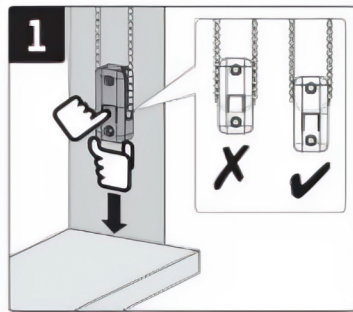

# How to Install the Child Safety Device for Sundance Roller Shades

These Child Safety Tension Devices for Roller shades are fully compliant with the updated safety standard, ANSI/WCMA A100.1-2022, as established by the Window Covering Manufacturers Association (WCMA) in coordination with the U.S. Consumer Product Safety Commission (CPSC).

Designed to meet the latest child safety requirements, these devices help prevent cord-related hazards and ensure safe operation in both residential and commercial environments.