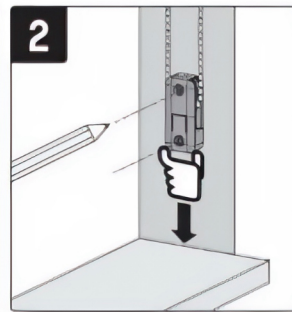

# How to Install the Child Safety Device for Sundance Roller Shades

These Child Safety Tension Devices for Roller shades are fully compliant with the updated safety standard, ANSI/WCMA A100.1-2022, as established by the Window Covering Manufacturers Association (WCMA) in coordination with the U.S. Consumer Product Safety Commission (CPSC).

Designed to meet the latest child safety requirements, these devices help prevent cord-related hazards and ensure safe operation in both residential and commercial environments.