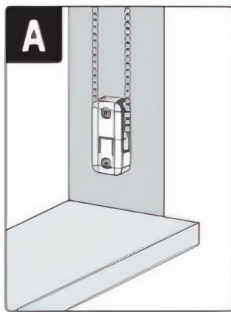

# How to Install the Child Safety Device for Sundance Roller Shades

These Child Safety Tension Devices for Roller shades are fully compliant with the updated safety standard, ANSI/WCMA A100.1-2022, as established by the Window Covering Manufacturers Association (WCMA) in coordination with the U.S. Consumer Product Safety Commission (CPSC).

Designed to meet the latest child safety requirements, these devices help prevent cord-related hazards and ensure safe operation in both residential and commercial environments.