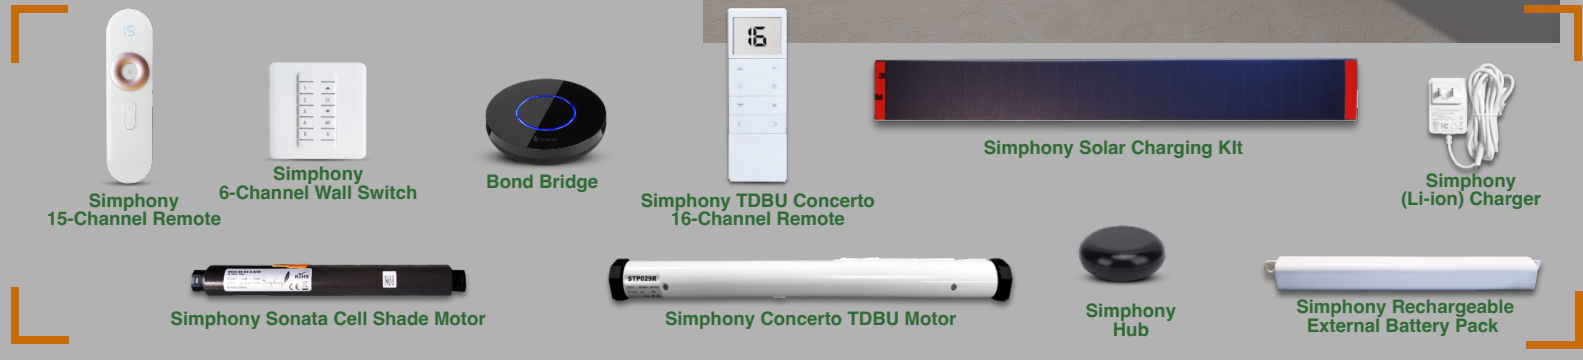

Simphony Motorization by Sundance Window Coverings

Cellular Shades

Precision in Motion

Experience the refined performance of Simphony by Sundance, now optimized for superior lift and effortless control of Cellular Shades. Powered by our newly upgraded Sonata motor and the advanced Concerto TDBU motor, this next-generation system delivers increased lifting capacity and quieter operation, all backed by a 5-year warranty.

Works With

* Connects with Bond Bridge

Motor Options	Minimum Width	Maximum Shade Size
Simphony Sonata Cell Shade Motor	17"	96" x 96"
Simphony Concerto TDBU Motor	26"	96" x 96"

Power Options
Simphony Rechargeable External Battery Pack
Simphony (Li-ion) Charger with 12' Cord
Simphony (Li-ion) Solar Charging Kit

Control Options
Simphony 15-Channel Remote
Simphony TDBU Concerto 16-Channel Remote
Simphony 6-Channel Wall Switch

Hub & Interface Options
Bond Bridge
Simphony Hub