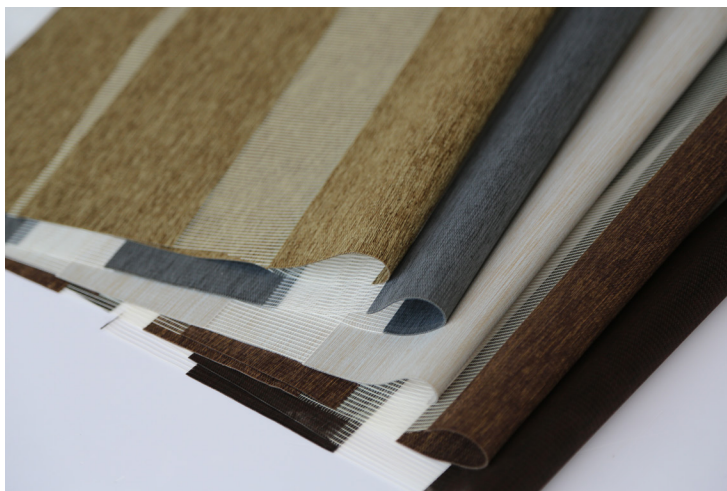

ZEBRA
SHADE
collection

Sundance
Window Coverings

LEGACY

BLACKOUT (B/O)
ZEBRA SHADE COLLECTION

With a refined luster and natural tones of light blonde, white, black, and brown, Legacy Zebra shades are visually sumptuous and delicate, transforming ordinary spaces into elevated ones.

RO LLER
SH AD ES

RO MA N
SH AD ES

PLATINUM

B1001

MOONLIT BEACH

B1002

BEIGE STONE

B1003

SLATE GRAY

B1005

MOCHA

B1007

MIDNIGHT GRAY

B1022

DARK CHOCOLATE

B1011

CLOVE

B1010

FABRICATION METHODS

Cutting: Cold Cut, Ultrasonic, Crush Cut or Laser

Seaming / Hemming: Thermal, High-Frequency, Ultrasonic or Sewing.

PRODUCT SPECIFICATIONS

COMPOSITION	100% Polyester
ROLL WIDTH	118"
ROLL LENGTH	54.7 yd
WEIGHT / YD ²	6.69 oz/yd ² ± 5%
SHEER & SOLID REPEAT	3.94" / 2.36"