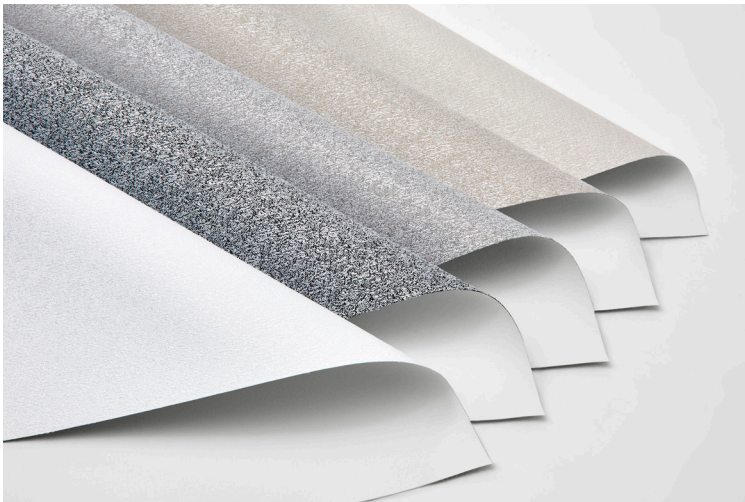

SHADE
FABRIC
collection

Sundance
Window Coverings

NOUVEAU

BLACKOUT (B/O)
0% OPENNESS FACTOR
DECORATIVE

From comfortable natural beiges, to high-contrast white and black, Nouveau features timeless colors with a nuance of texture to enhance the feel of the fabric and visceral beauty of a space.